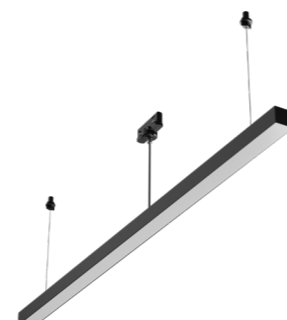

125 LM/W CCT 5 YEARS WARRANTY
ALLDAY BASIC 40W CCT 3F ZWIS
SLI047301CCT_PW_3F_ZWI
Szynoprzewód 3F zwis / Suspended 3F Track
Czarna / Black