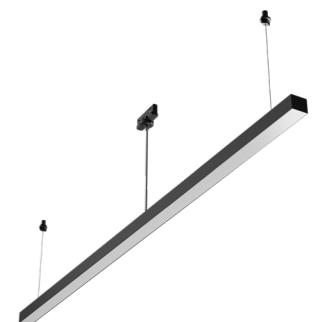

Czarna / Black

125 LM/W CCT 5 YEARS WARRANTY

ALLDAY BASIC 50W CCT 3F

SLI047303CCT_PW_3F

Szynoprzewód 3F / 3F Track

Czarna / Black

125 LM/W CCT 5 YEARS WARRANTY

ALLDAY BASIC 50W CCT 3F ZWIS