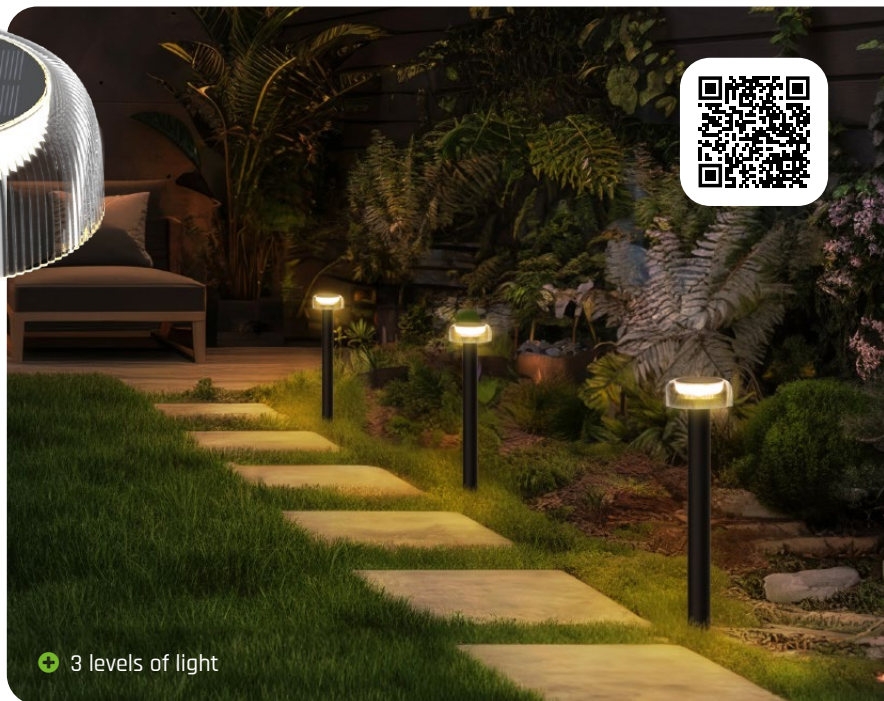

60
lm

☀ 12 h
⚡ 6 h

SOLARA PLATO 1W

code: SLI053001CCT

dimensions: 126×51×290 mm

protection rating: IP65

light color: CCT

Available
in July

200
lm

☀ >12 h
⚡ 8 h

SOLARA FUNGI 2.5W

code: SLI055002

dimensions: 152×473 mm
+ 150 mm spike

protection rating: IP44

light color: 2700 K (warm white)

Available
in July

200
lm

☀ >12 h
⚡ 8 h

LUMINA FUNGI 2.5W

code: SLI055003

dimensions: 150×260 mm

protection rating: IP44

light color: 2700 K (warm white)