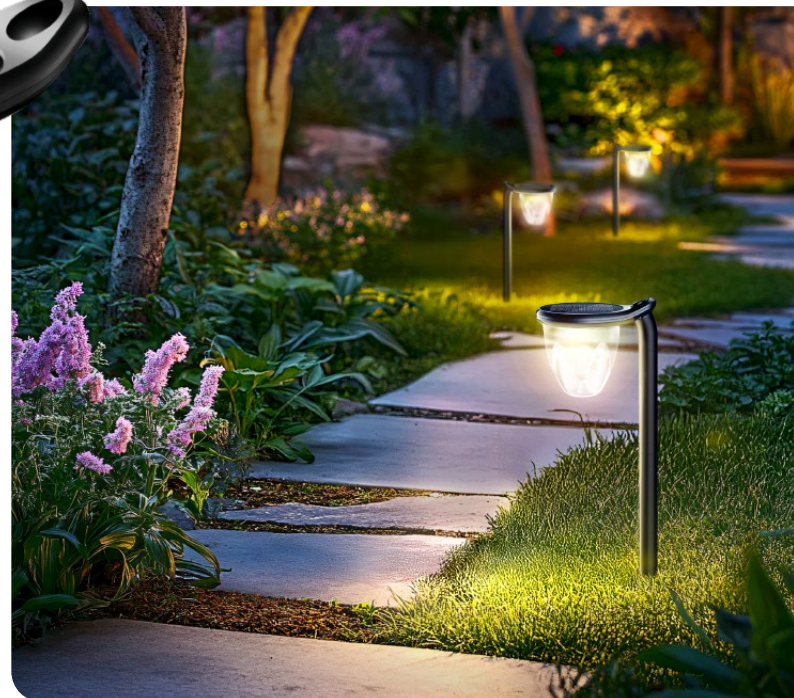

# Summer Garden

Illuminate your garden with stylish solar lamps

100  
lm

**SOLARA  
BRILO 1W**

code: SLI052001CCT

dimensions: 150×180×135 mm

protection rating: IP44

light color: CCT