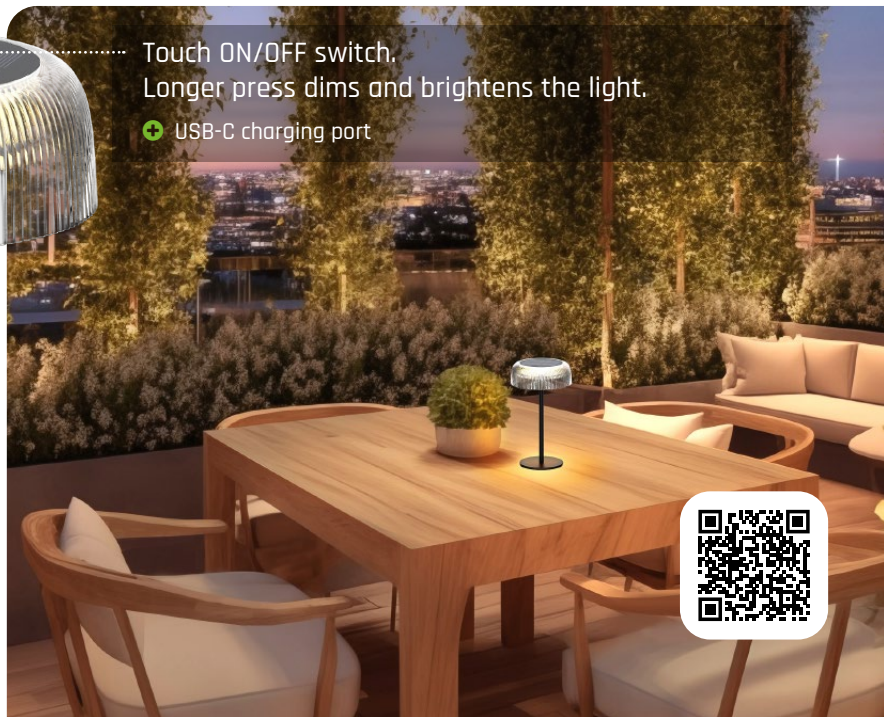

60
lm

☀ 12 h
⚡ 6 h

SOLARA PLATO 1W

code: SLI053001CCT

dimensions: 126×51×290 mm

protection rating: IP65

light color: CCT

Available
in July

200
lm

☀ >12 h
⚡ 8 h

SOLARA FUNGI 2.5W

code: SLI055002

dimensions: 152×473 mm
+ 150 mm spike

protection rating: IP44

light color: 2700 K (warm white)

Available
in July

200
lm

☀ >12 h
⚡ 8 h

LUMINA FUNGI 2.5W

code: SLI055003

dimensions: 150×260 mm

protection rating: IP44

light color: 2700 K (warm white)